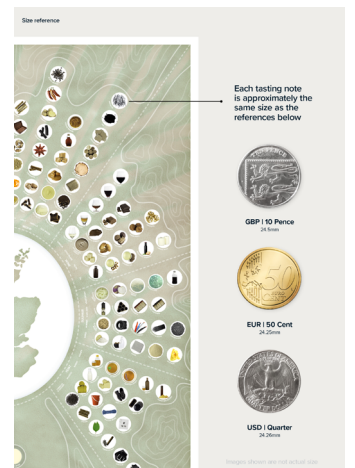

[CLICK HERE TO SEE OUR ACCOMPANYING BLOG POST](#)

The ORIGIN Series

The Dorcha Edition

[CLICK HERE TO SEE OUR ACCOMPANYING BLOG POST](#)

Inspired by origin mysteries, The Dorcha Edition of the Origin Series – meaning dark in Scots Gaelic – uses our Beyond The Keyhole Sensory System, with a colour assessment chart and 178 tasting notes to be explored.

CONTOUR SERIES

Kelp Green Edition

Inspired by the topography of distillery locations, our Contour Series uses our Beyond The Keyhole Sensory System, with a colour assessment chart and 178 tasting notes to be explored.

CONTOUR SERIES

Moss Green Edition

Inspired by the topography of distillery locations, our Contour Series uses our Beyond The Keyhole Sensory System, with a colour assessment chart and 178 tasting notes to be explored.

CONTOUR SERIES

Sky Blue Edition

Inspired by the topography of distillery locations, our Contour Series uses our Beyond The Keyhole Sensory System, with a colour assessment chart and 178 tasting notes to be explored.