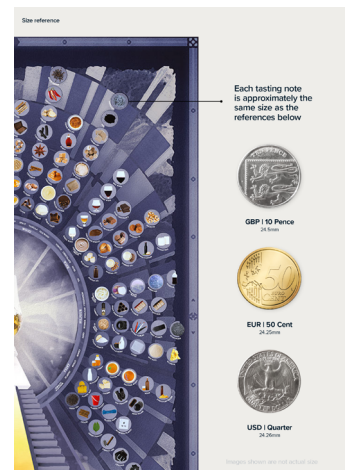

The ORIGIN Series

The Solas Edition

Inspired by origin mysteries, The Solas Edition of the Origin Series – meaning light in Scots Gaelic – uses our Beyond The Keyhole Sensory System, with a colour assessment chart and 178 tasting notes to be explored.

[CLICK HERE TO SEE OUR ACCOMPANYING BLOG POST](#)

The ORIGIN Series

The Dorcha Edition

[CLICK HERE TO SEE OUR ACCOMPANYING BLOG POST](#)

Inspired by origin mysteries, The Dorcha Edition of the Origin Series – meaning dark in Scots Gaelic – uses our Beyond The Keyhole Sensory System, with a colour assessment chart and 178 tasting notes to be explored.

CONTOUR SERIES

Kelp Green Edition

Inspired by the topography of distillery locations, our Contour Series uses our Beyond The Keyhole Sensory System, with a colour assessment chart and 178 tasting notes to be explored.

CONTOUR SERIES

Moss Green Edition

Inspired by the topography of distillery locations, our Contour Series uses our Beyond The Keyhole Sensory System, with a colour assessment chart and 178 tasting notes to be explored.