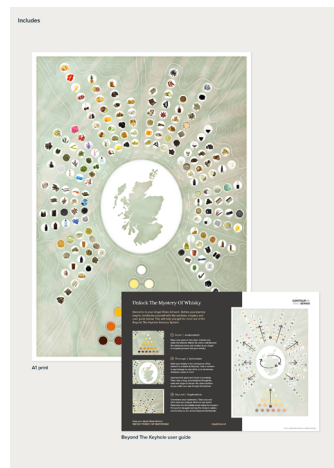

[CLICK HERE TO SEE OUR ACCOMPANYING BLOG POST](#)

The ORIGIN Series

The Dorcha Edition

[CLICK HERE TO SEE OUR ACCOMPANYING BLOG POST](#)

Inspired by origin mysteries, The Dorcha Edition of the Origin Series – meaning dark in Scots Gaelic – uses our Beyond The Keyhole Sensory System, with a colour assessment chart and 178 tasting notes to be explored.

CONTOUR SERIES

Kelp Green Edition

Inspired by the topography of distillery locations, our Contour Series uses our Beyond The Keyhole Sensory System, with a colour assessment chart and 178 tasting notes to be explored.

CONTOUR SERIES

Moss Green Edition

Inspired by the topography of distillery locations, our Contour Series uses our Beyond The Keyhole Sensory System, with a colour assessment chart and 178 tasting notes to be explored.

CONTOUR SERIES

Sky Blue Edition

Inspired by the topography of distillery locations, our Contour Series uses our Beyond The Keyhole Sensory System, with a colour assessment chart and 178 tasting notes to be explored.