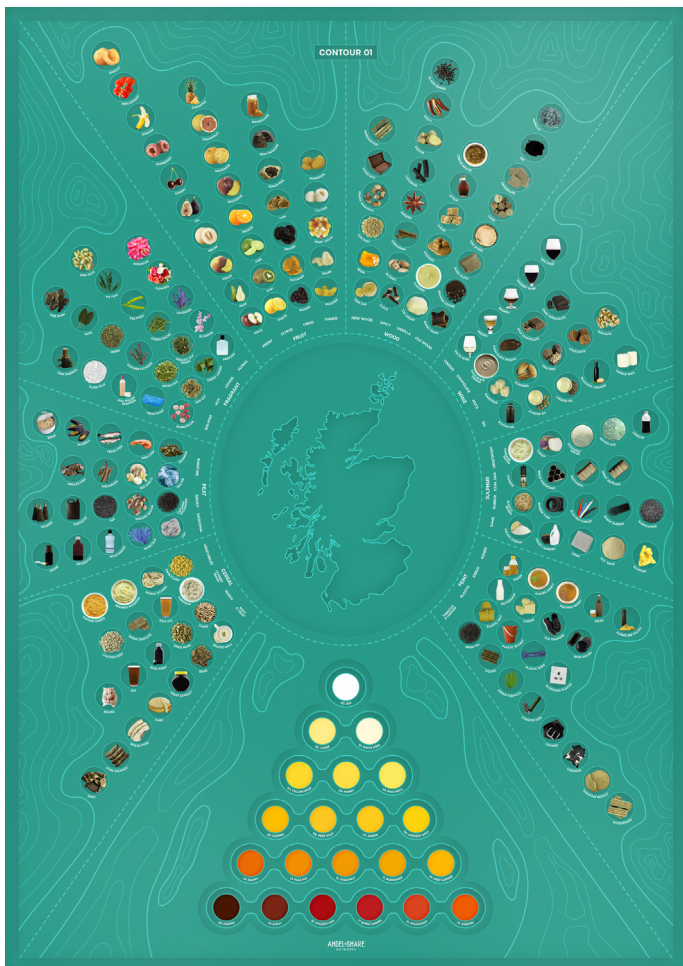

The ORIGIN Series

The Solas Edition

Inspired by origin mysteries, The Solas Edition of the Origin Series – meaning light in Scots Gaelic – uses our Beyond The Keyhole Sensory System, with a colour assessment chart and 178 tasting notes to be explored.

[CLICK HERE TO SEE OUR ACCOMPANYING BLOG POST](#)

The ORIGIN Series

The Dorcha Edition

[CLICK HERE TO SEE OUR ACCOMPANYING BLOG POST](#)

Inspired by origin mysteries, The Dorcha Edition of the Origin Series – meaning dark in Scots Gaelic – uses our Beyond The Keyhole Sensory System, with a colour assessment chart and 178 tasting notes to be explored.

CONTOUR SERIES

Kelp Green Edition

Inspired by the topography of distillery locations, our Contour Series uses our Beyond The Keyhole Sensory System, with a colour assessment chart and 178 tasting notes to be explored.

CONTOUR SERIES

Heather Violet Edition

Inspired by the topography of distillery locations, our Contour Series uses our Beyond The Keyhole Sensory System, with a colour assessment chart and 178 tasting notes to be explored.