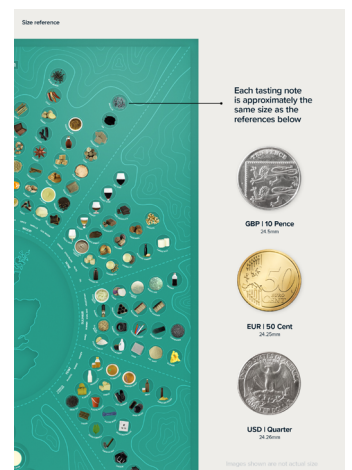

The ORIGIN Series

The Solas Edition

Inspired by origin mysteries, The Solas Edition of the Origin Series – meaning light in Scots Gaelic – uses our Beyond The Keyhole Sensory System, with a colour assessment chart and 178 tasting notes to be explored.

[CLICK HERE TO SEE OUR ACCOMPANYING BLOG POST](#)

The ORIGIN Series

The Dorcha Edition

[CLICK HERE TO SEE OUR ACCOMPANYING BLOG POST](#)

Inspired by origin mysteries, The Dorcha Edition of the Origin Series – meaning dark in Scots Gaelic – uses our Beyond The Keyhole Sensory System, with a colour assessment chart and 178 tasting notes to be explored.

CONTOUR SERIES

Kelp Green Edition

Inspired by the topography of distillery locations, our Contour Series uses our Beyond The Keyhole Sensory System, with a colour assessment chart and 178 tasting notes to be explored.

CONTOUR SERIES

Moss Green Edition

Inspired by the topography of distillery locations, our Contour Series uses our Beyond The Keyhole Sensory System, with a colour assessment chart and 178 tasting notes to be explored.