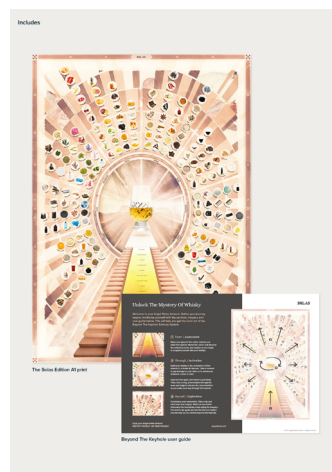

The ORIGIN Series

The Solas Edition

Inspired by origin mysteries, The Solas Edition of the Origin Series – meaning light in Scots Gaelic – uses our Beyond The Keyhole Sensory System, with a colour assessment chart and 178 tasting notes to be explored.

[CLICK HERE TO SEE OUR ACCOMPANYING BLOG POST](#)

The ORIGIN Series

The Dorcha Edition

[CLICK HERE TO SEE OUR ACCOMPANYING BLOG POST](#)

Inspired by origin mysteries, The Dorcha Edition of the Origin Series – meaning dark in Scots Gaelic – uses our Beyond The Keyhole Sensory System, with a colour assessment chart and 178 tasting notes to be explored.

CONTOUR SERIES

Kelp Green Edition

Inspired by the topography of distillery locations, our Contour Series uses our Beyond The Keyhole Sensory System, with a colour assessment chart and 178 tasting notes to be explored.

CONTOUR SERIES

Heather Violet Edition

Inspired by the topography of distillery locations, our Contour Series uses our Beyond The Keyhole Sensory System, with a colour assessment chart and 178 tasting notes to be explored.