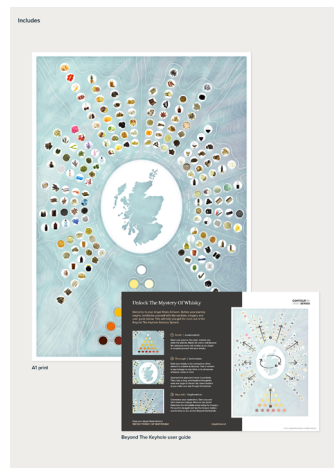

[CLICK HERE TO SEE OUR ACCOMPANYING BLOG POST](#)

The ORIGIN Series

The Dorcha Edition

[CLICK HERE TO SEE OUR ACCOMPANYING BLOG POST](#)

Inspired by origin mysteries, The Dorcha Edition of the Origin Series – meaning dark in Scots Gaelic – uses our Beyond The Keyhole Sensory System, with a colour assessment chart and 178 tasting notes to be explored.

CONTOUR SERIES

Kelp Green Edition

Inspired by the topography of distillery locations, our Contour Series uses our Beyond The Keyhole Sensory System, with a colour assessment chart and 178 tasting notes to be explored.

CONTOUR SERIES

Moss Green Edition

Inspired by the topography of distillery locations, our Contour Series uses our Beyond The Keyhole Sensory System, with a colour assessment chart and 178 tasting notes to be explored.

CONTOUR SERIES

Sky Blue Edition

Inspired by the topography of distillery locations, our Contour Series uses our Beyond The Keyhole Sensory System, with a colour assessment chart and 178 tasting notes to be explored.