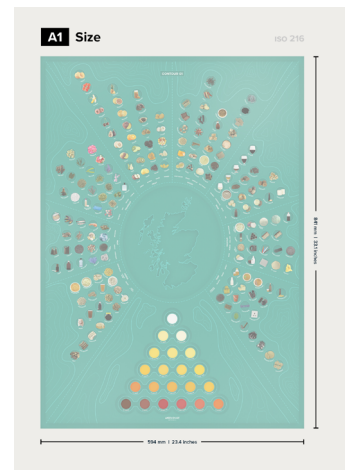

The ORIGIN Series

The Solas Edition

Inspired by origin mysteries, The Solas Edition of the Origin Series – meaning light in Scots Gaelic – uses our Beyond The Keyhole Sensory System, with a colour assessment chart and 178 tasting notes to be explored.

[CLICK HERE TO SEE OUR ACCOMPANYING BLOG POST](#)

The ORIGIN Series

The Dorcha Edition

[CLICK HERE TO SEE OUR ACCOMPANYING BLOG POST](#)

Inspired by origin mysteries, The Dorcha Edition of the Origin Series – meaning dark in Scots Gaelic – uses our Beyond The Keyhole Sensory System, with a colour assessment chart and 178 tasting notes to be explored.

CONTOUR SERIES

Kelp Green Edition

Inspired by the topography of distillery locations, our Contour Series uses our Beyond The Keyhole Sensory System, with a colour assessment chart and 178 tasting notes to be explored.

CONTOUR SERIES

Heather Violet Edition

Inspired by the topography of distillery locations, our Contour Series uses our Beyond The Keyhole Sensory System, with a colour assessment chart and 178 tasting notes to be explored.