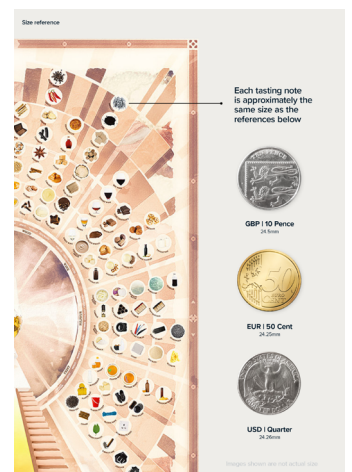

The ORIGIN Series

The Solas Edition

Inspired by origin mysteries, The Solas Edition of the Origin Series – meaning light in Scots Gaelic – uses our Beyond The Keyhole Sensory System, with a colour assessment chart and 178 tasting notes to be explored.

[CLICK HERE TO SEE OUR ACCOMPANYING BLOG POST](#)

The ORIGIN Series

The Dorcha Edition

[CLICK HERE TO SEE OUR ACCOMPANYING BLOG POST](#)

Inspired by origin mysteries, The Dorcha Edition of the Origin Series – meaning dark in Scots Gaelic – uses our Beyond The Keyhole Sensory System, with a colour assessment chart and 178 tasting notes to be explored.

CONTOUR SERIES

Kelp Green Edition

Inspired by the topography of distillery locations, our Contour Series uses our Beyond The Keyhole Sensory System, with a colour assessment chart and 178 tasting notes to be explored.

CONTOUR SERIES

Heather Violet Edition

Inspired by the topography of distillery locations, our Contour Series uses our Beyond The Keyhole Sensory System, with a colour assessment chart and 178 tasting notes to be explored.