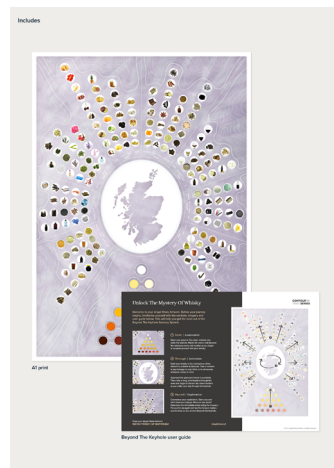

CONTOUR SERIES

Kelp Green Edition

Inspired by the topography of distillery locations, our Contour Series uses our Beyond The Keyhole Sensory System, with a colour assessment chart and 178 tasting notes to be explored.

CONTOUR SERIES

Moss Green Edition

Inspired by the topography of distillery locations, our Contour Series uses our Beyond The Keyhole Sensory System, with a colour assessment chart and 178 tasting notes to be explored.

CONTOUR SERIES

Sky Blue Edition

Inspired by the topography of distillery locations, our Contour Series uses our Beyond The Keyhole Sensory System, with a colour assessment chart and 178 tasting notes to be explored.

CONTOUR SERIES

Heather Violet Edition

Inspired by the topography of distillery locations, our Contour Series uses our Beyond The Keyhole Sensory System, with a colour assessment chart and 178 tasting notes to be explored.