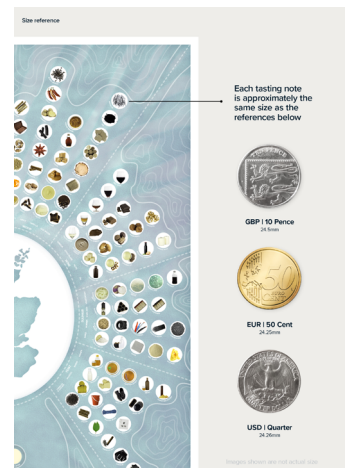

CONTOUR SERIES

Kelp Green Edition

Inspired by the topography of distillery locations, our Contour Series uses our Beyond The Keyhole Sensory System, with a colour assessment chart and 178 tasting notes to be explored.

CONTOUR SERIES

Moss Green Edition

Inspired by the topography of distillery locations, our Contour Series uses our Beyond The Keyhole Sensory System, with a colour assessment chart and 178 tasting notes to be explored.

CONTOUR SERIES

Sky Blue Edition

Inspired by the topography of distillery locations, our Contour Series uses our Beyond The Keyhole Sensory System, with a colour assessment chart and 178 tasting notes to be explored.

CONTOUR SERIES

Heather Violet Edition

Inspired by the topography of distillery locations, our Contour Series uses our Beyond The Keyhole Sensory System, with a colour assessment chart and 178 tasting notes to be explored.