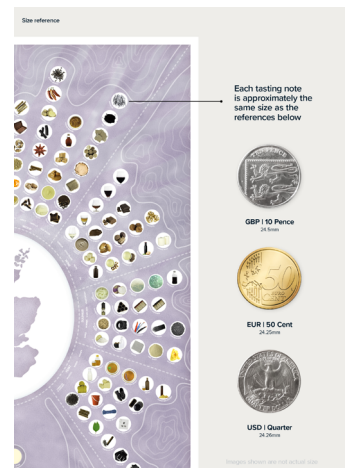

CONTOUR SERIES

Kelp Green Edition

Inspired by the topography of distillery locations, our Contour Series uses our Beyond The Keyhole Sensory System, with a colour assessment chart and 178 tasting notes to be explored.

CONTOUR SERIES

Moss Green Edition

Inspired by the topography of distillery locations, our Contour Series uses our Beyond The Keyhole Sensory System, with a colour assessment chart and 178 tasting notes to be explored.

CONTOUR SERIES

Sky Blue Edition

Inspired by the topography of distillery locations, our Contour Series uses our Beyond The Keyhole Sensory System, with a colour assessment chart and 178 tasting notes to be explored.

CONTOUR SERIES

Heather Violet Edition

Inspired by the topography of distillery locations, our Contour Series uses our Beyond The Keyhole Sensory System, with a colour assessment chart and 178 tasting notes to be explored.