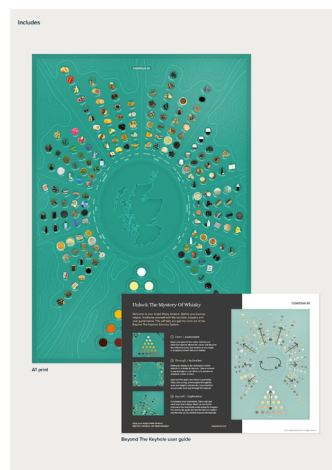

The ORIGIN Series

The Solas Edition

Inspired by origin mysteries, The Solas Edition of the Origin Series – meaning light in Scots Gaelic – uses our Beyond The Keyhole Sensory System, with a colour assessment chart and 178 tasting notes to be explored.

[CLICK HERE TO SEE OUR ACCOMPANYING BLOG POST](#)

The ORIGIN Series

The Dorcha Edition

[CLICK HERE TO SEE OUR ACCOMPANYING BLOG POST](#)

Inspired by origin mysteries, The Dorcha Edition of the Origin Series – meaning dark in Scots Gaelic – uses our Beyond The Keyhole Sensory System, with a colour assessment chart and 178 tasting notes to be explored.

CONTOUR SERIES

Kelp Green Edition

Inspired by the topography of distillery locations, our Contour Series uses our Beyond The Keyhole Sensory System, with a colour assessment chart and 178 tasting notes to be explored.

CONTOUR SERIES

Moss Green Edition

Inspired by the topography of distillery locations, our Contour Series uses our Beyond The Keyhole Sensory System, with a colour assessment chart and 178 tasting notes to be explored.