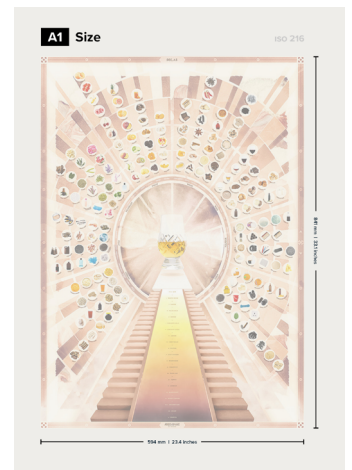

The ORIGIN Series

The Solas Edition

Inspired by origin mysteries, The Solas Edition of the Origin Series – meaning light in Scots Gaelic – uses our Beyond The Keyhole Sensory System, with a colour assessment chart and 178 tasting notes to be explored.

[CLICK HERE TO SEE OUR ACCOMPANYING BLOG POST](#)

The ORIGIN Series

The Dorcha Edition

[CLICK HERE TO SEE OUR ACCOMPANYING BLOG POST](#)

Inspired by origin mysteries, The Dorcha Edition of the Origin Series – meaning dark in Scots Gaelic – uses our Beyond The Keyhole Sensory System, with a colour assessment chart and 178 tasting notes to be explored.